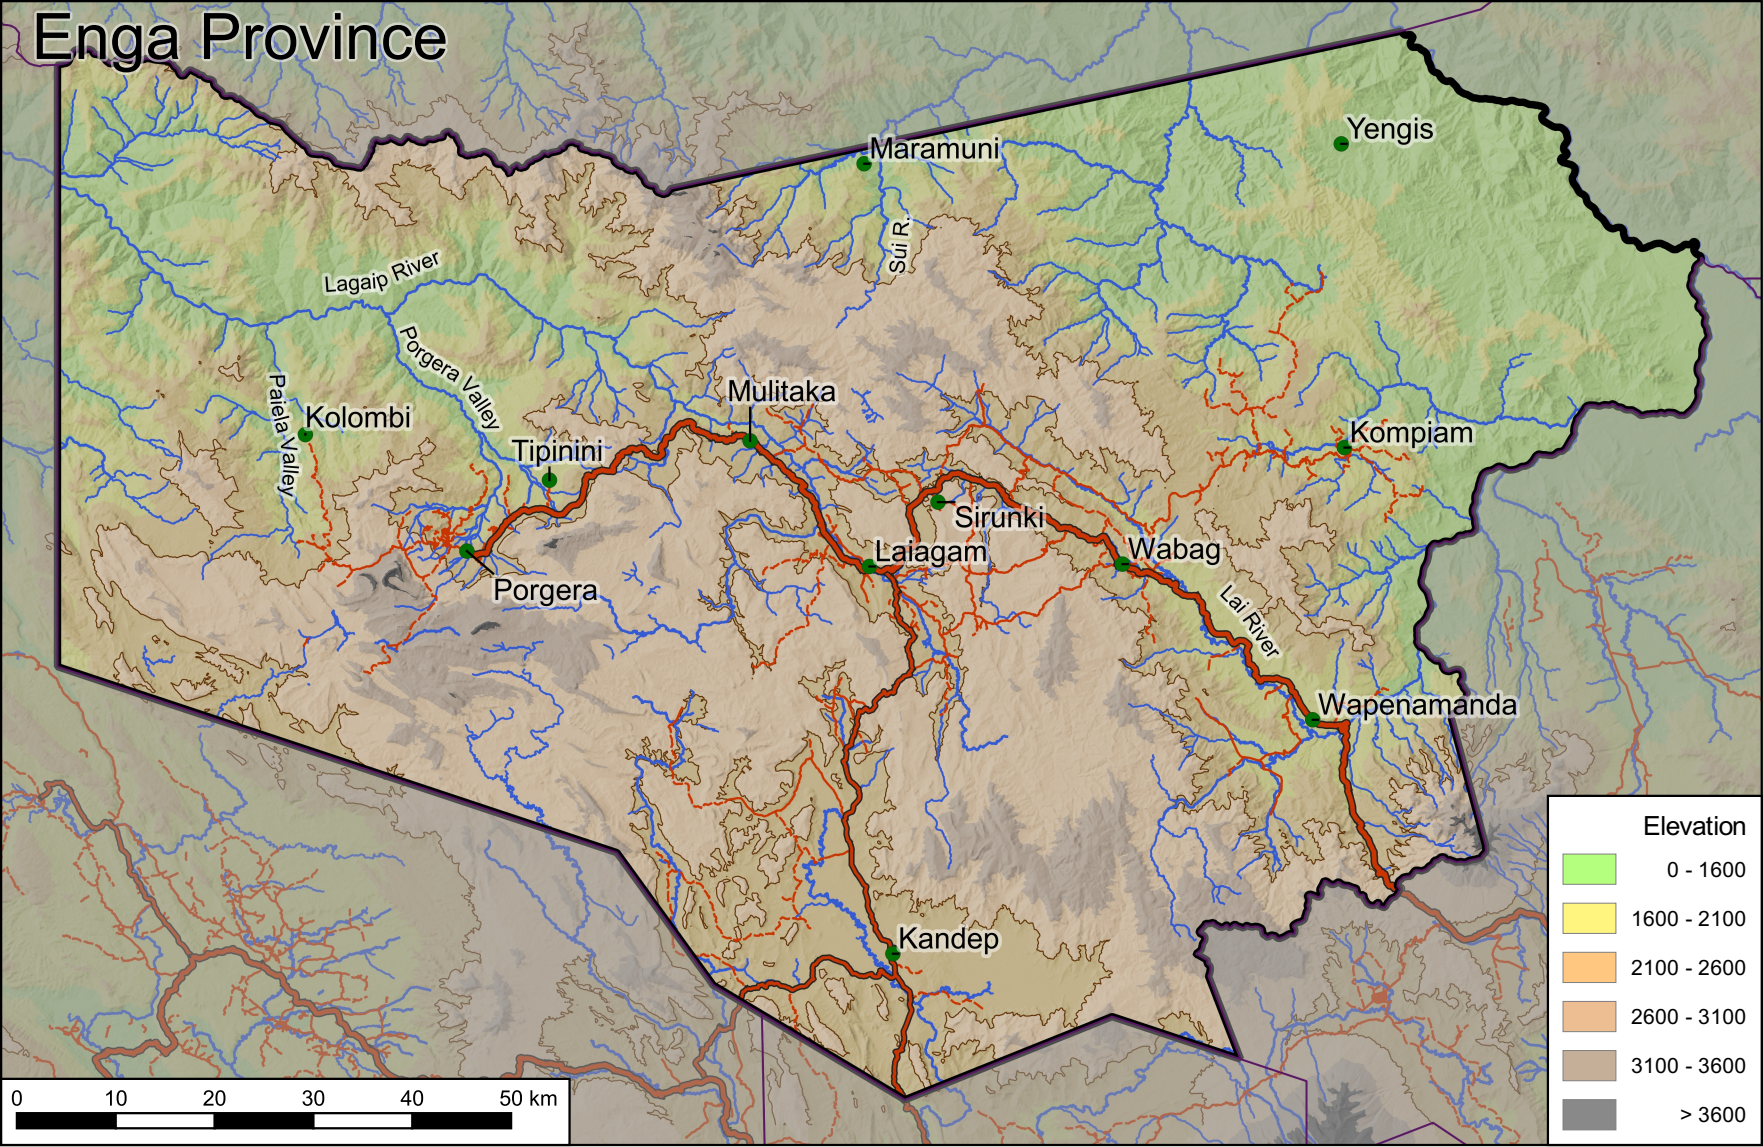

Enga Province

Maramuni

Yengis

Lagaip River

Sui R.

Poregera Valley

Palala Valley

Kolombi

Tipinini

Mulitaka

Kompam

Poregera

Sirunki

Laiagam

Wabag

Lal River

Wapenamanda

Kandep

Elevation